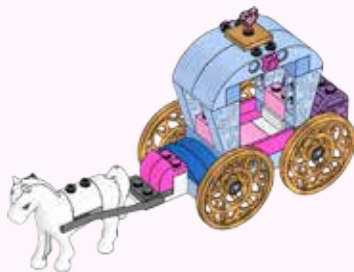

AVERTISSEMENT : RISQUE D'ÉTOUFFEMENT.

Contient des petites pièces. Ne convient pas aux enfants de moins de 3 ans.

ADVERTENCIA: PELIGRO DE ASFIXIA.

No recomendado para niños menores de 3 años. Contiene piezas pequeñas.